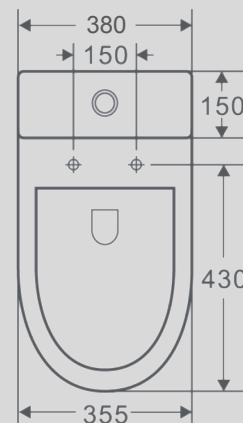

Back To Wall TC-OW620-450LBF-OW1700-800

| | |
|-----------------------|--|
| Product Name | Oasis - Back to Wall Toilet |
| Specifications | Rimless flush. Semi slim, soft close seat. Bottom (left or right) or rear entry. |
| Finish | White |
| Code | TP-OW620-410H+TC-OW620-450L |
| Set Out | P trap (180 mm) and S trap (50 - 120mm) |
| Wels Rating | 4 Star / 4.5 / 3L |
| Warranty | 5 years ceramics / 2 years seats / 2 years valves |