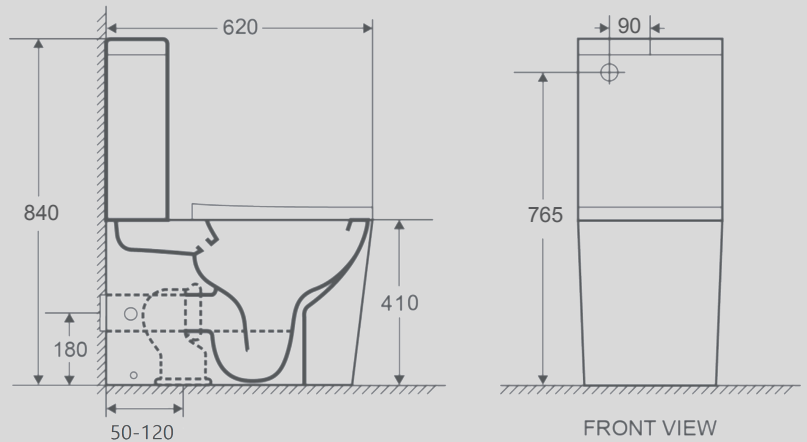

Back To Wall TC-OW620-450LBF-OW1700-800

| | |
|-----------------------|--|
| Product Name | Oasis - Back to Wall Toilet |
| Specifications | Rimless flush. Semi slim, soft close seat. Bottom (left or right) or rear entry. |
| Finish | White |
| Code | TP-OW620-410H+TC-OW620-450L |
| Set Out | P trap (180 mm) and S trap (50 - 120mm) |
| Wels Rating | 4 Star / 4.5 / 3L |
| Warranty | 5 years ceramics / 2 years seats / 2 years valves |